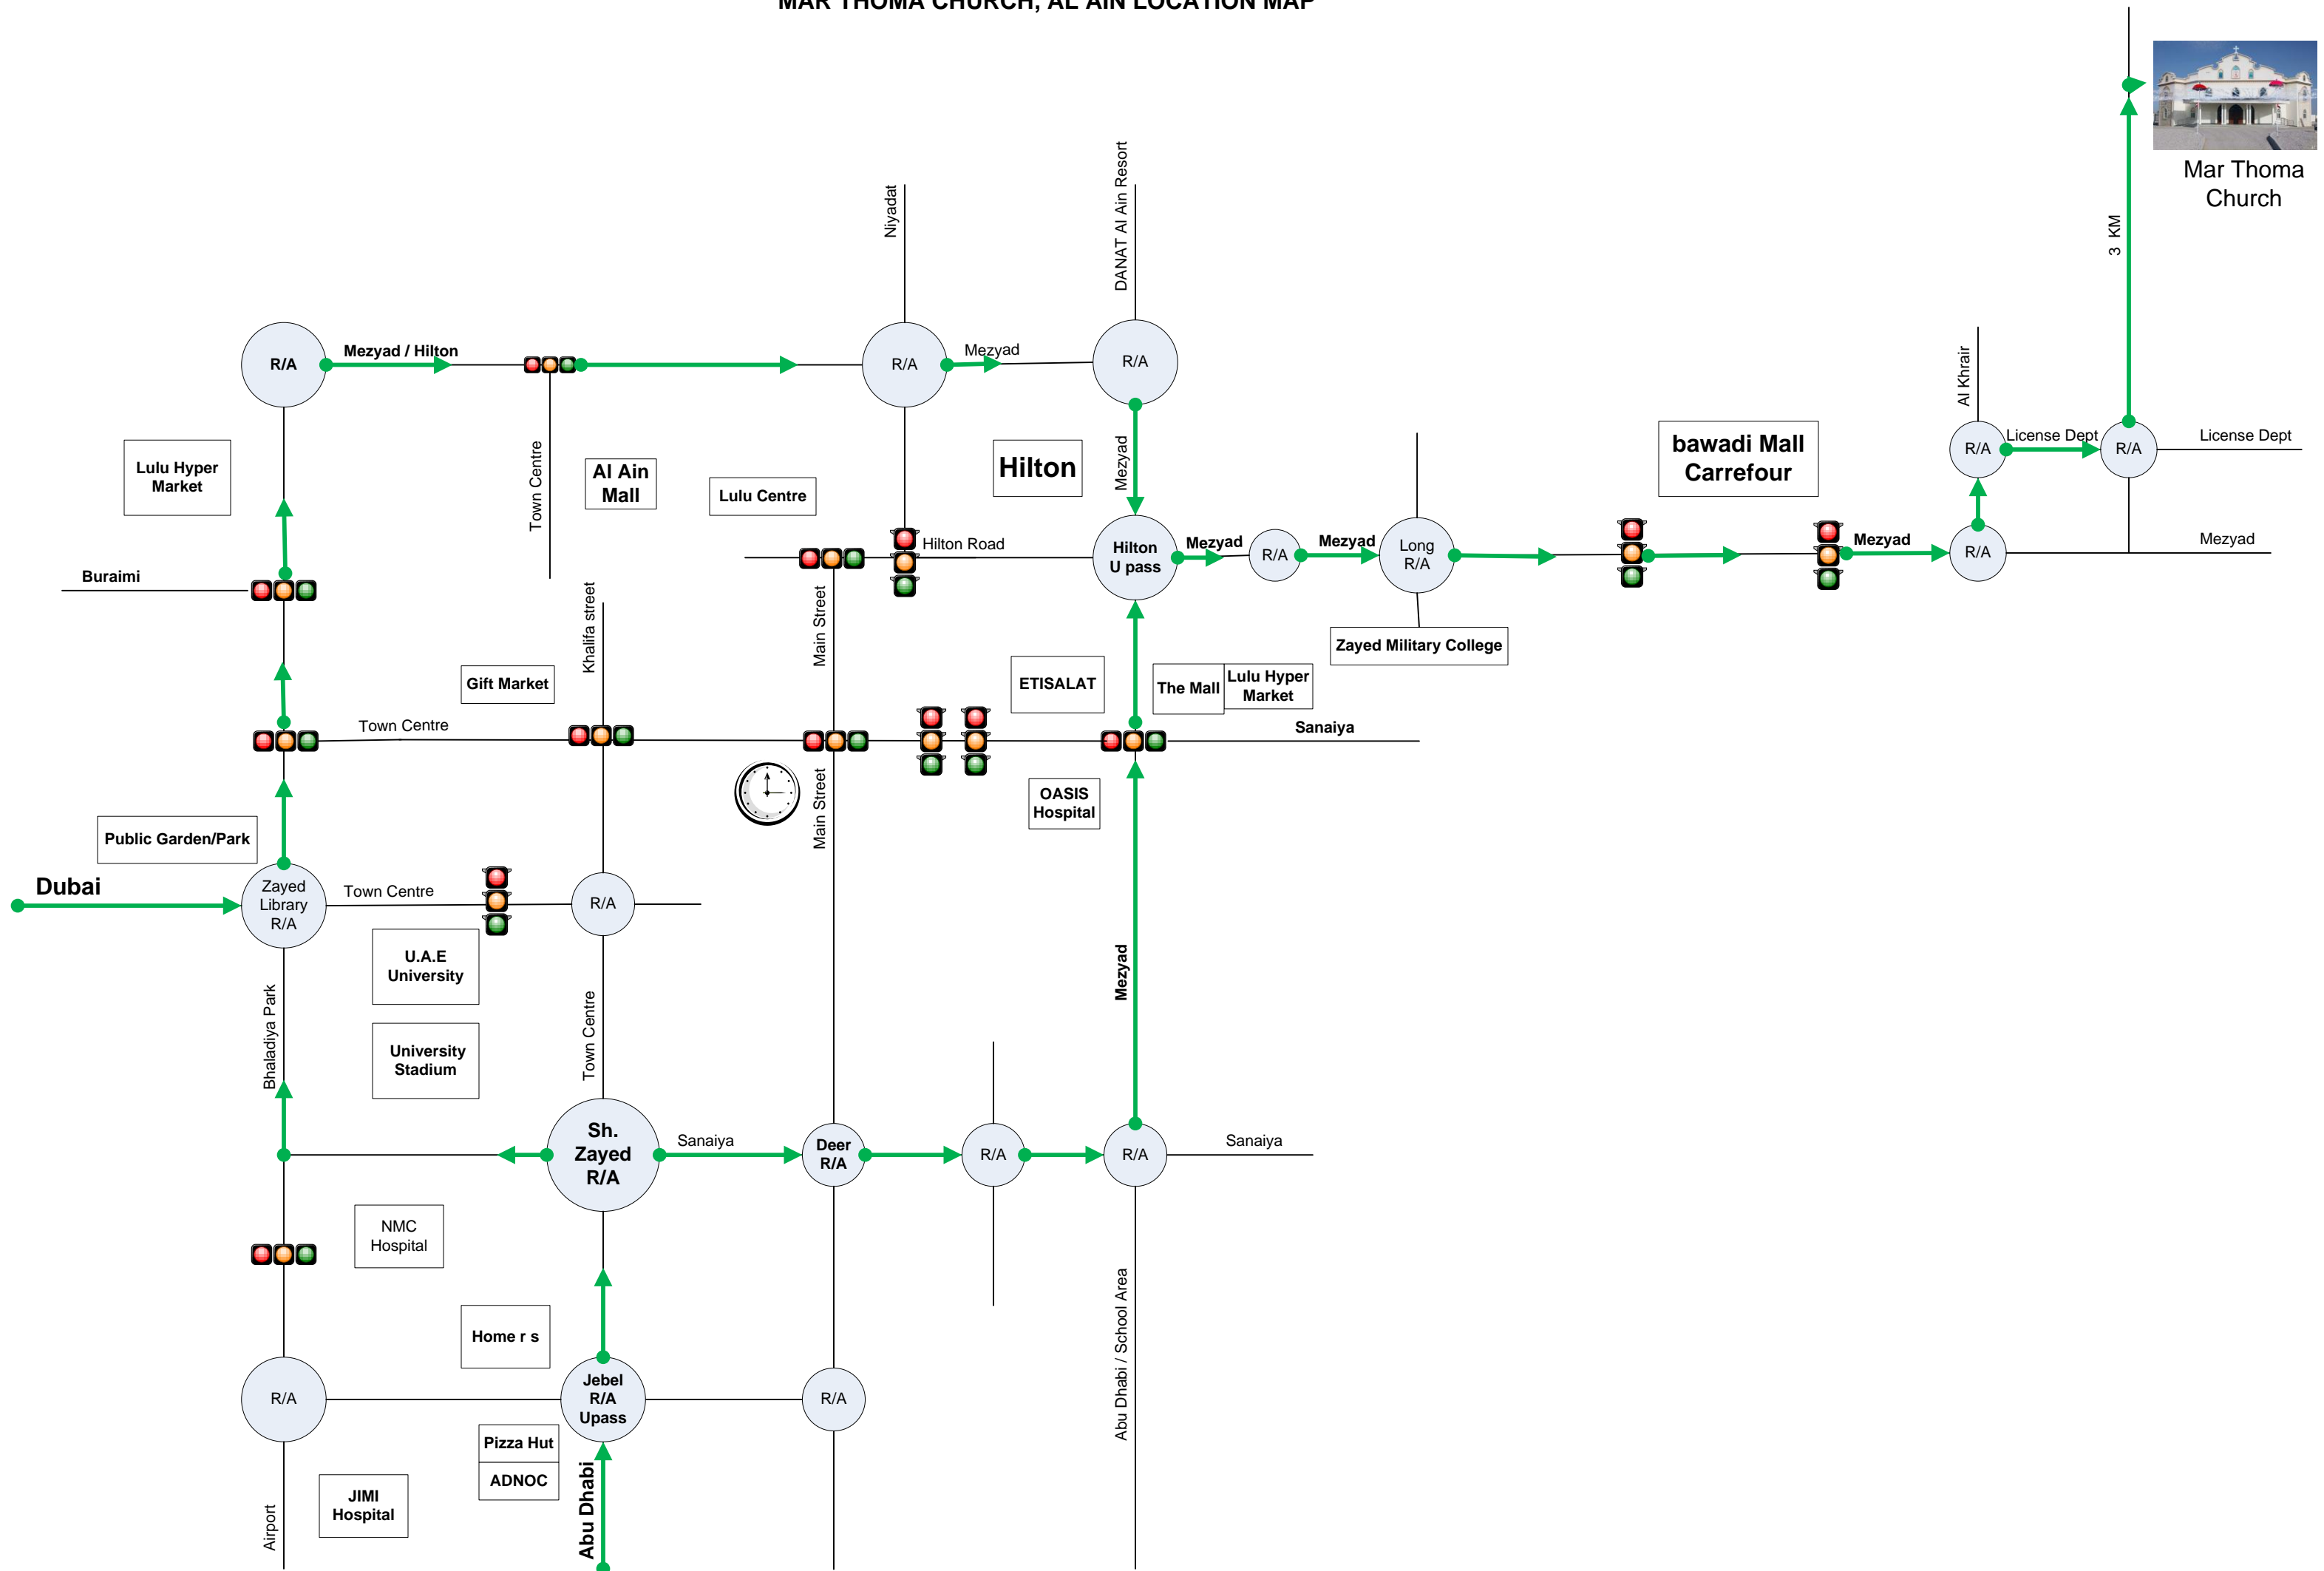

MAR THOMA CHURCH, AL AIN LOCATION MAP

Mar Thoma Church