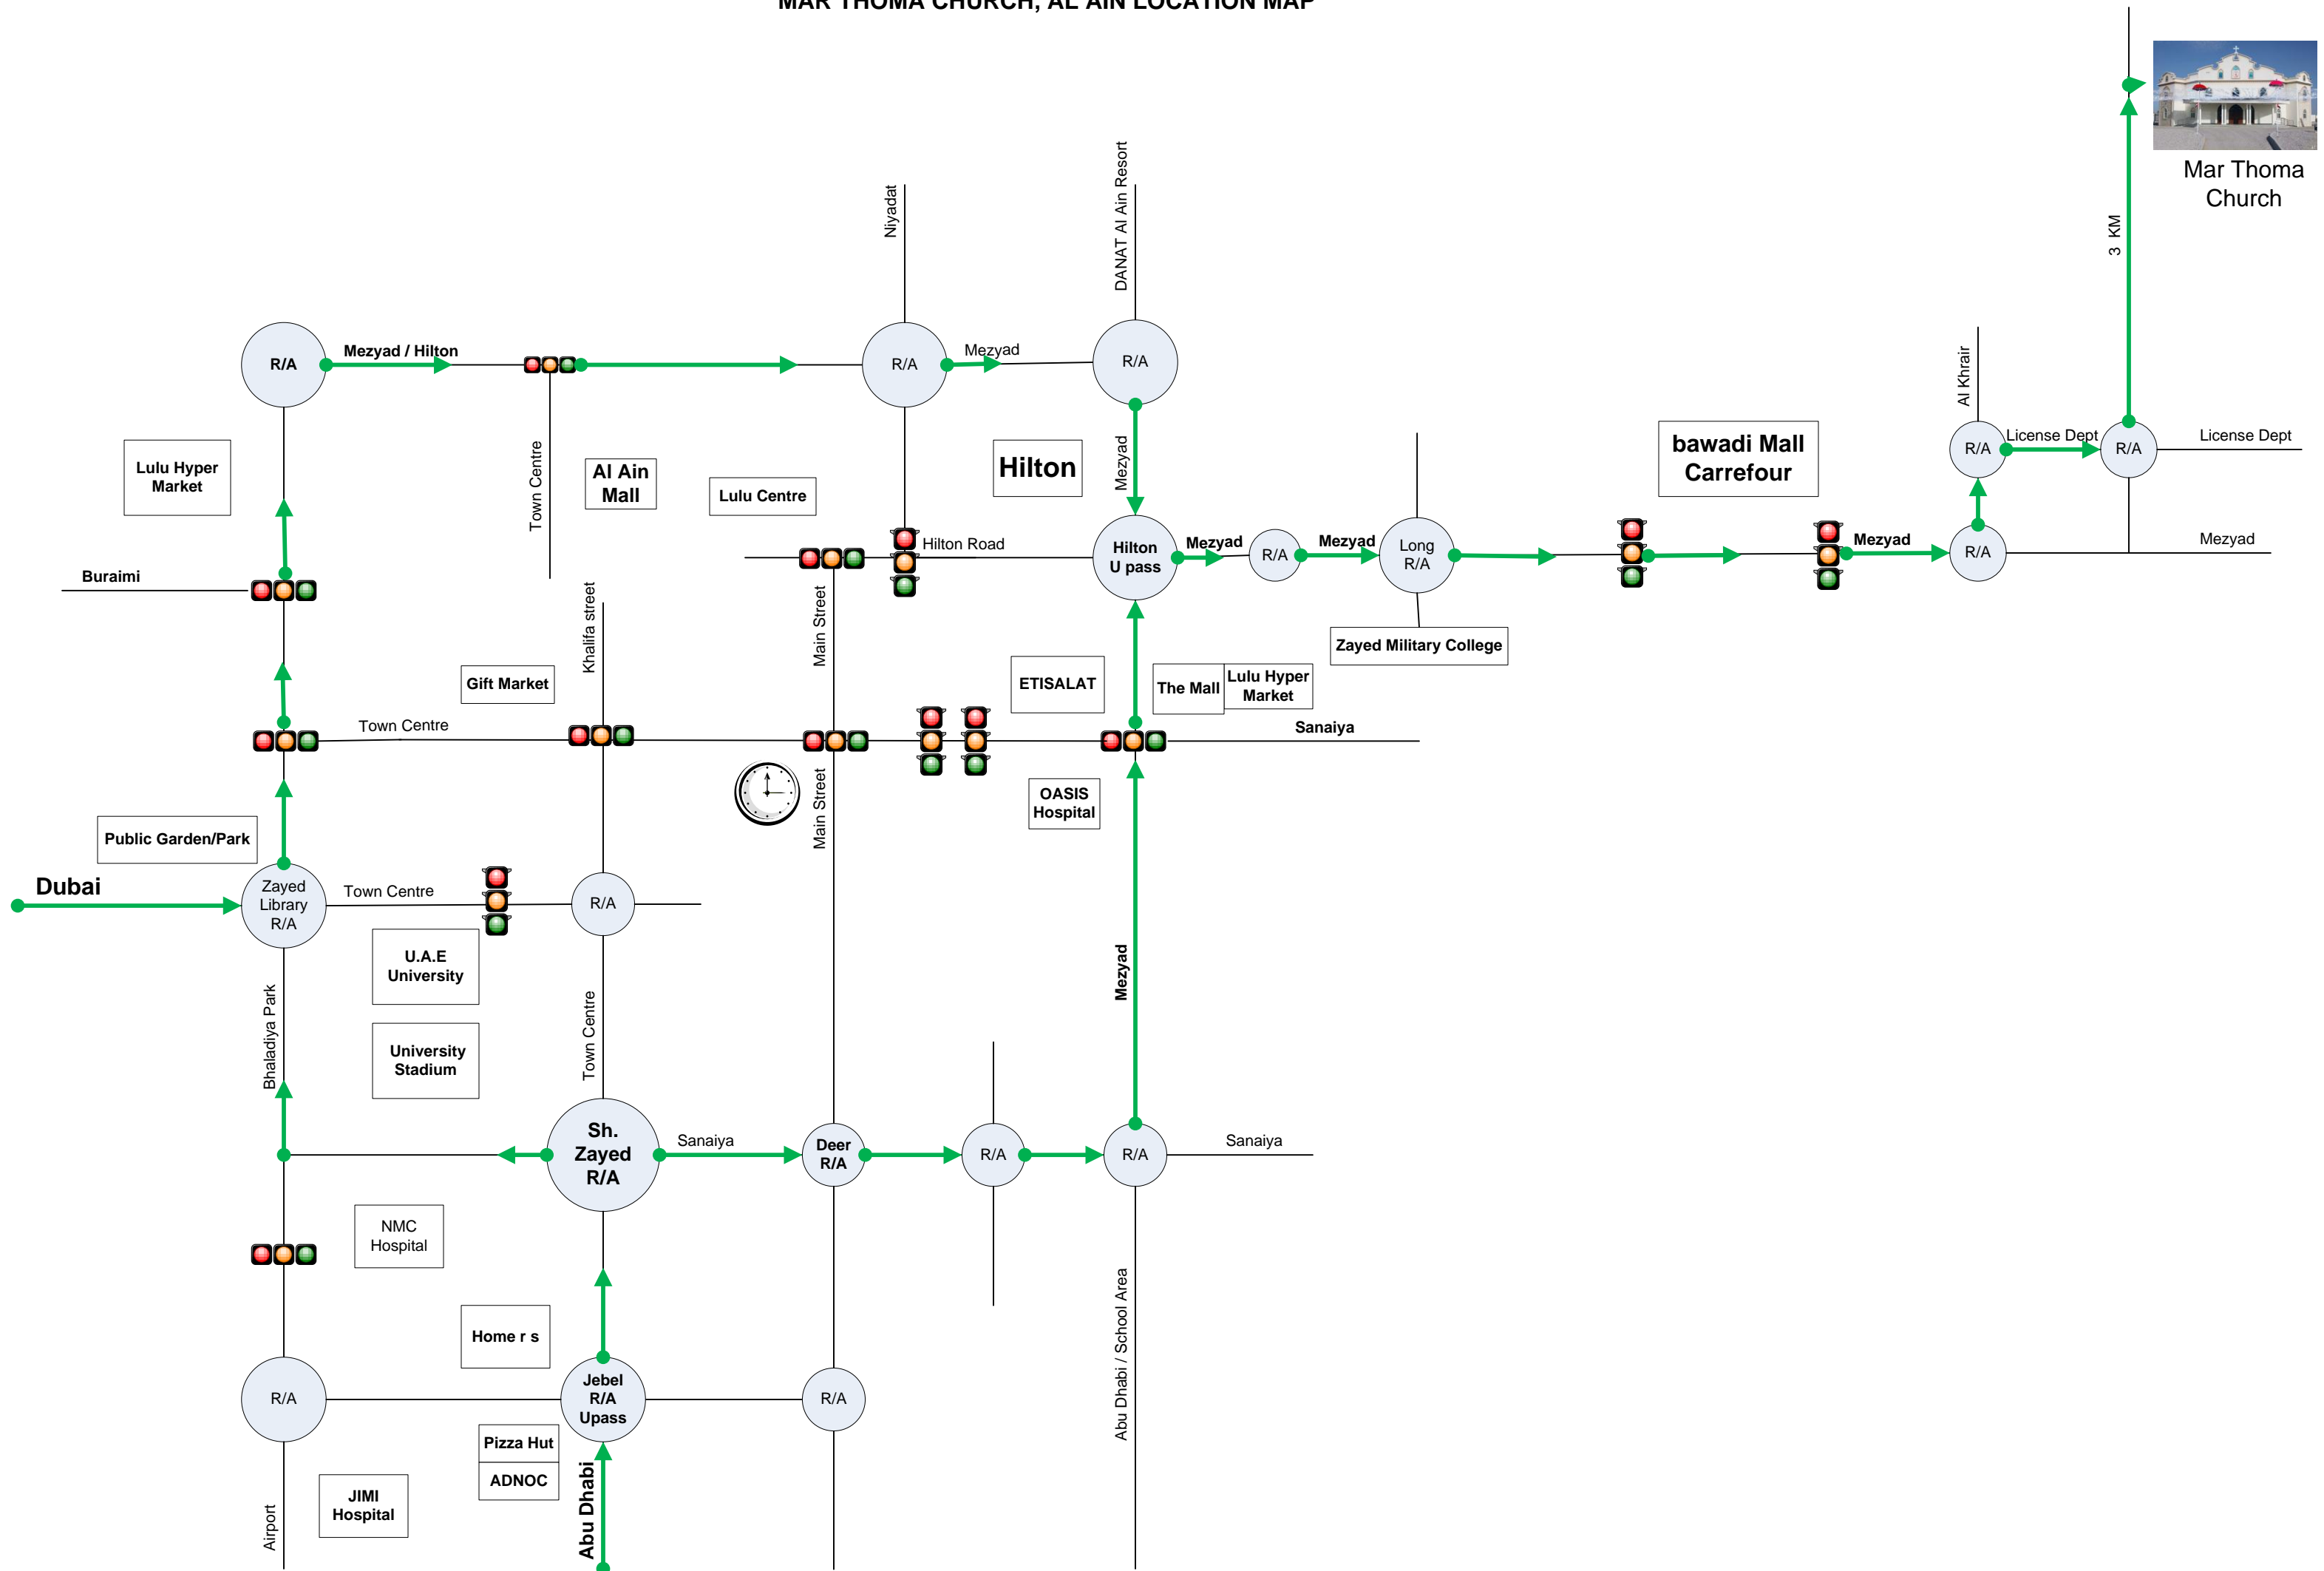

# MAR THOMA CHURCH, AL AIN LOCATION MAP

Mar Thoma Church