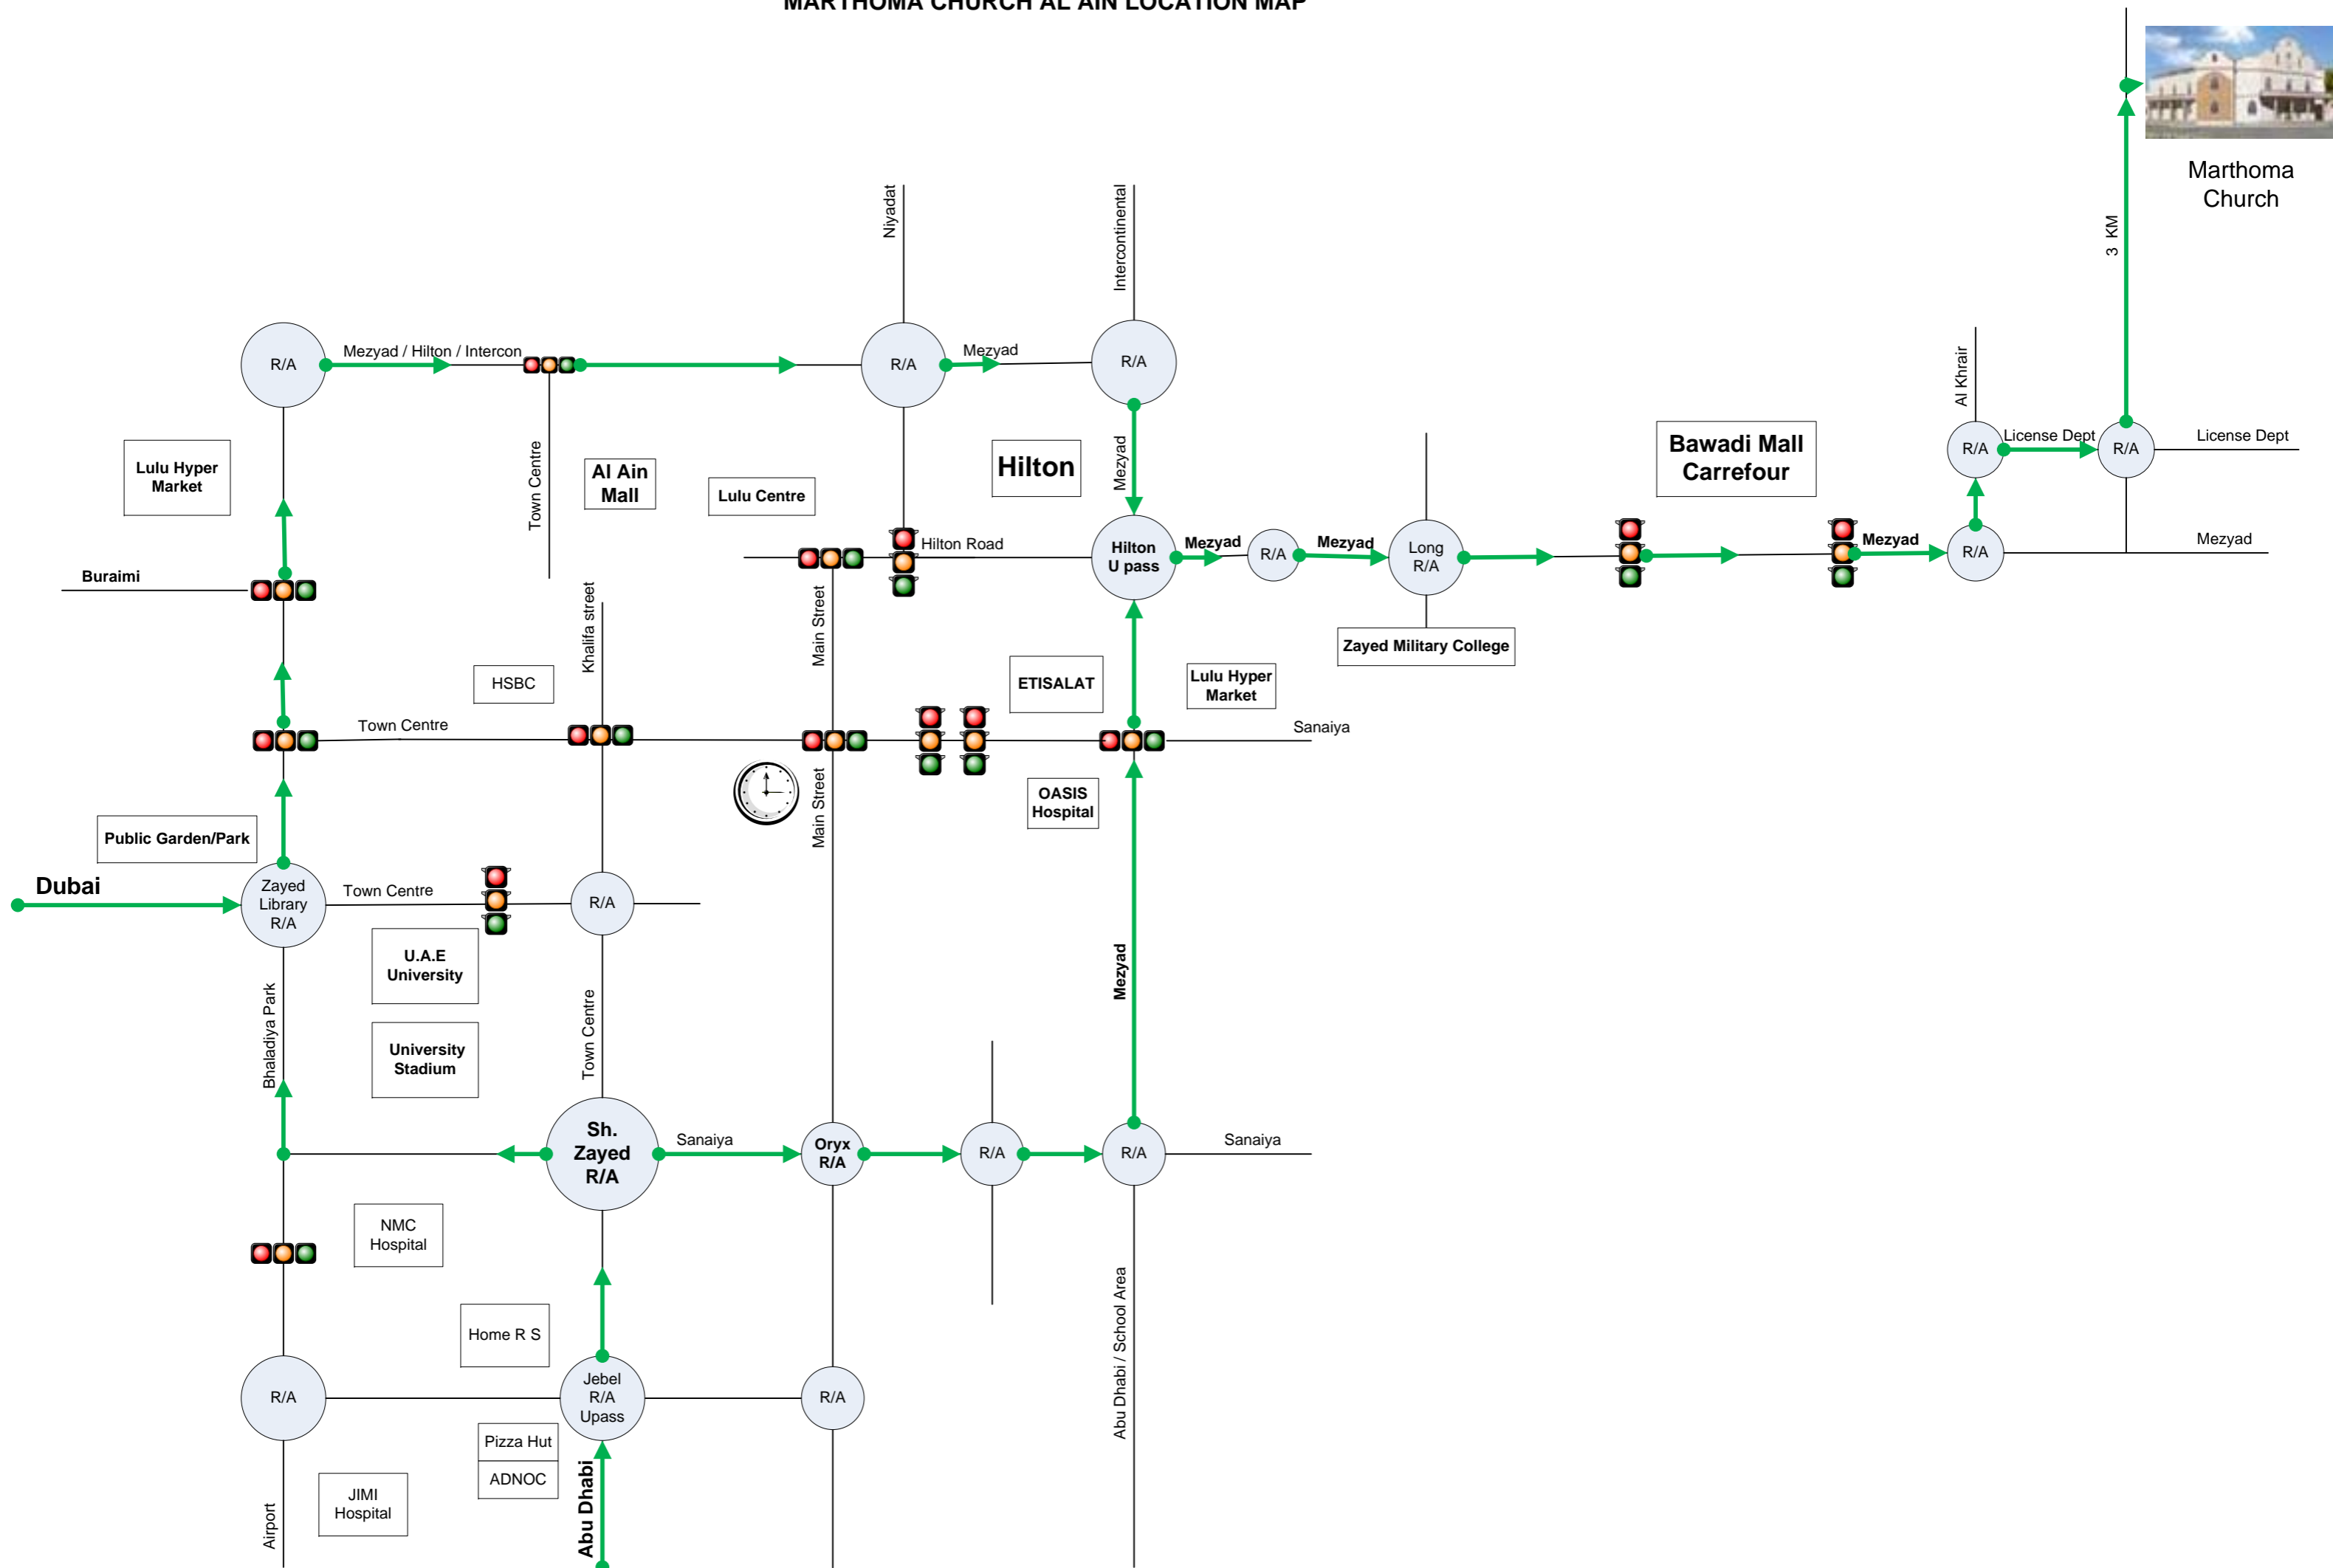

# MARTHOMA CHURCH AL AIN LOCATION MAP

Marthoma Church

3 KM